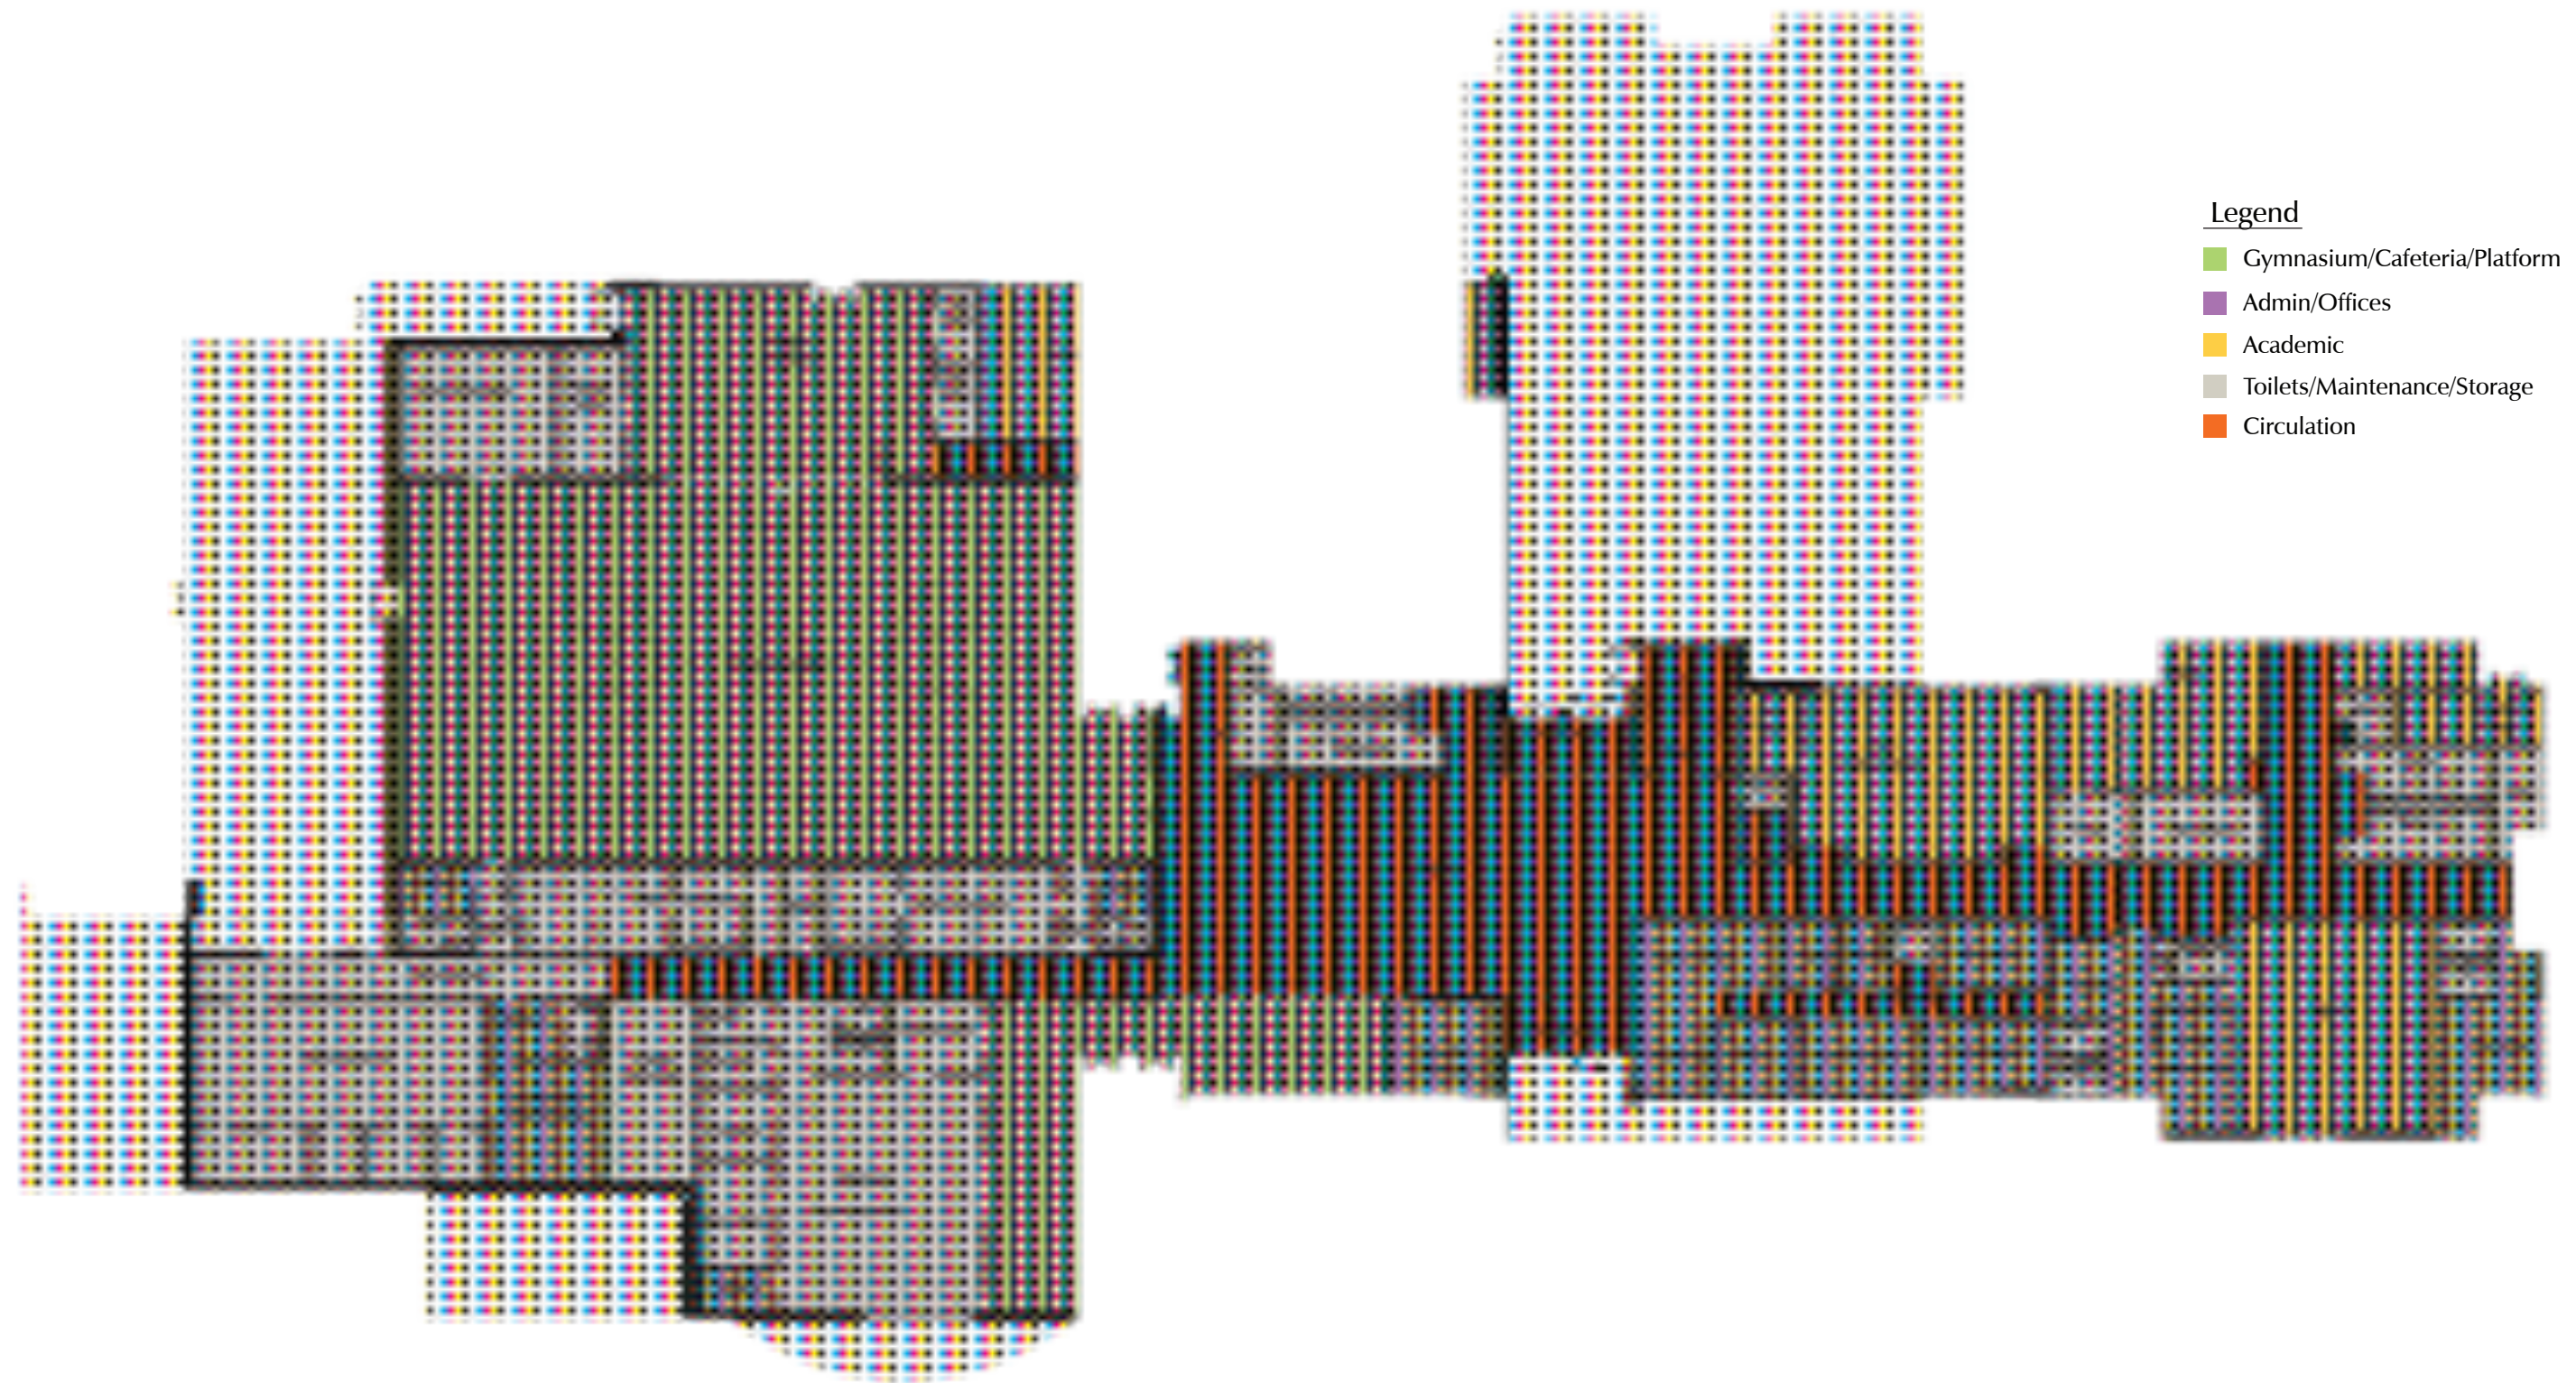

SCHEMATIC DESIGN

Legend

- Gymnasium/Cafeteria/Platform
- Admin/Offices
- Academic
- Toilets/Maintenance/Storage
- Circulation